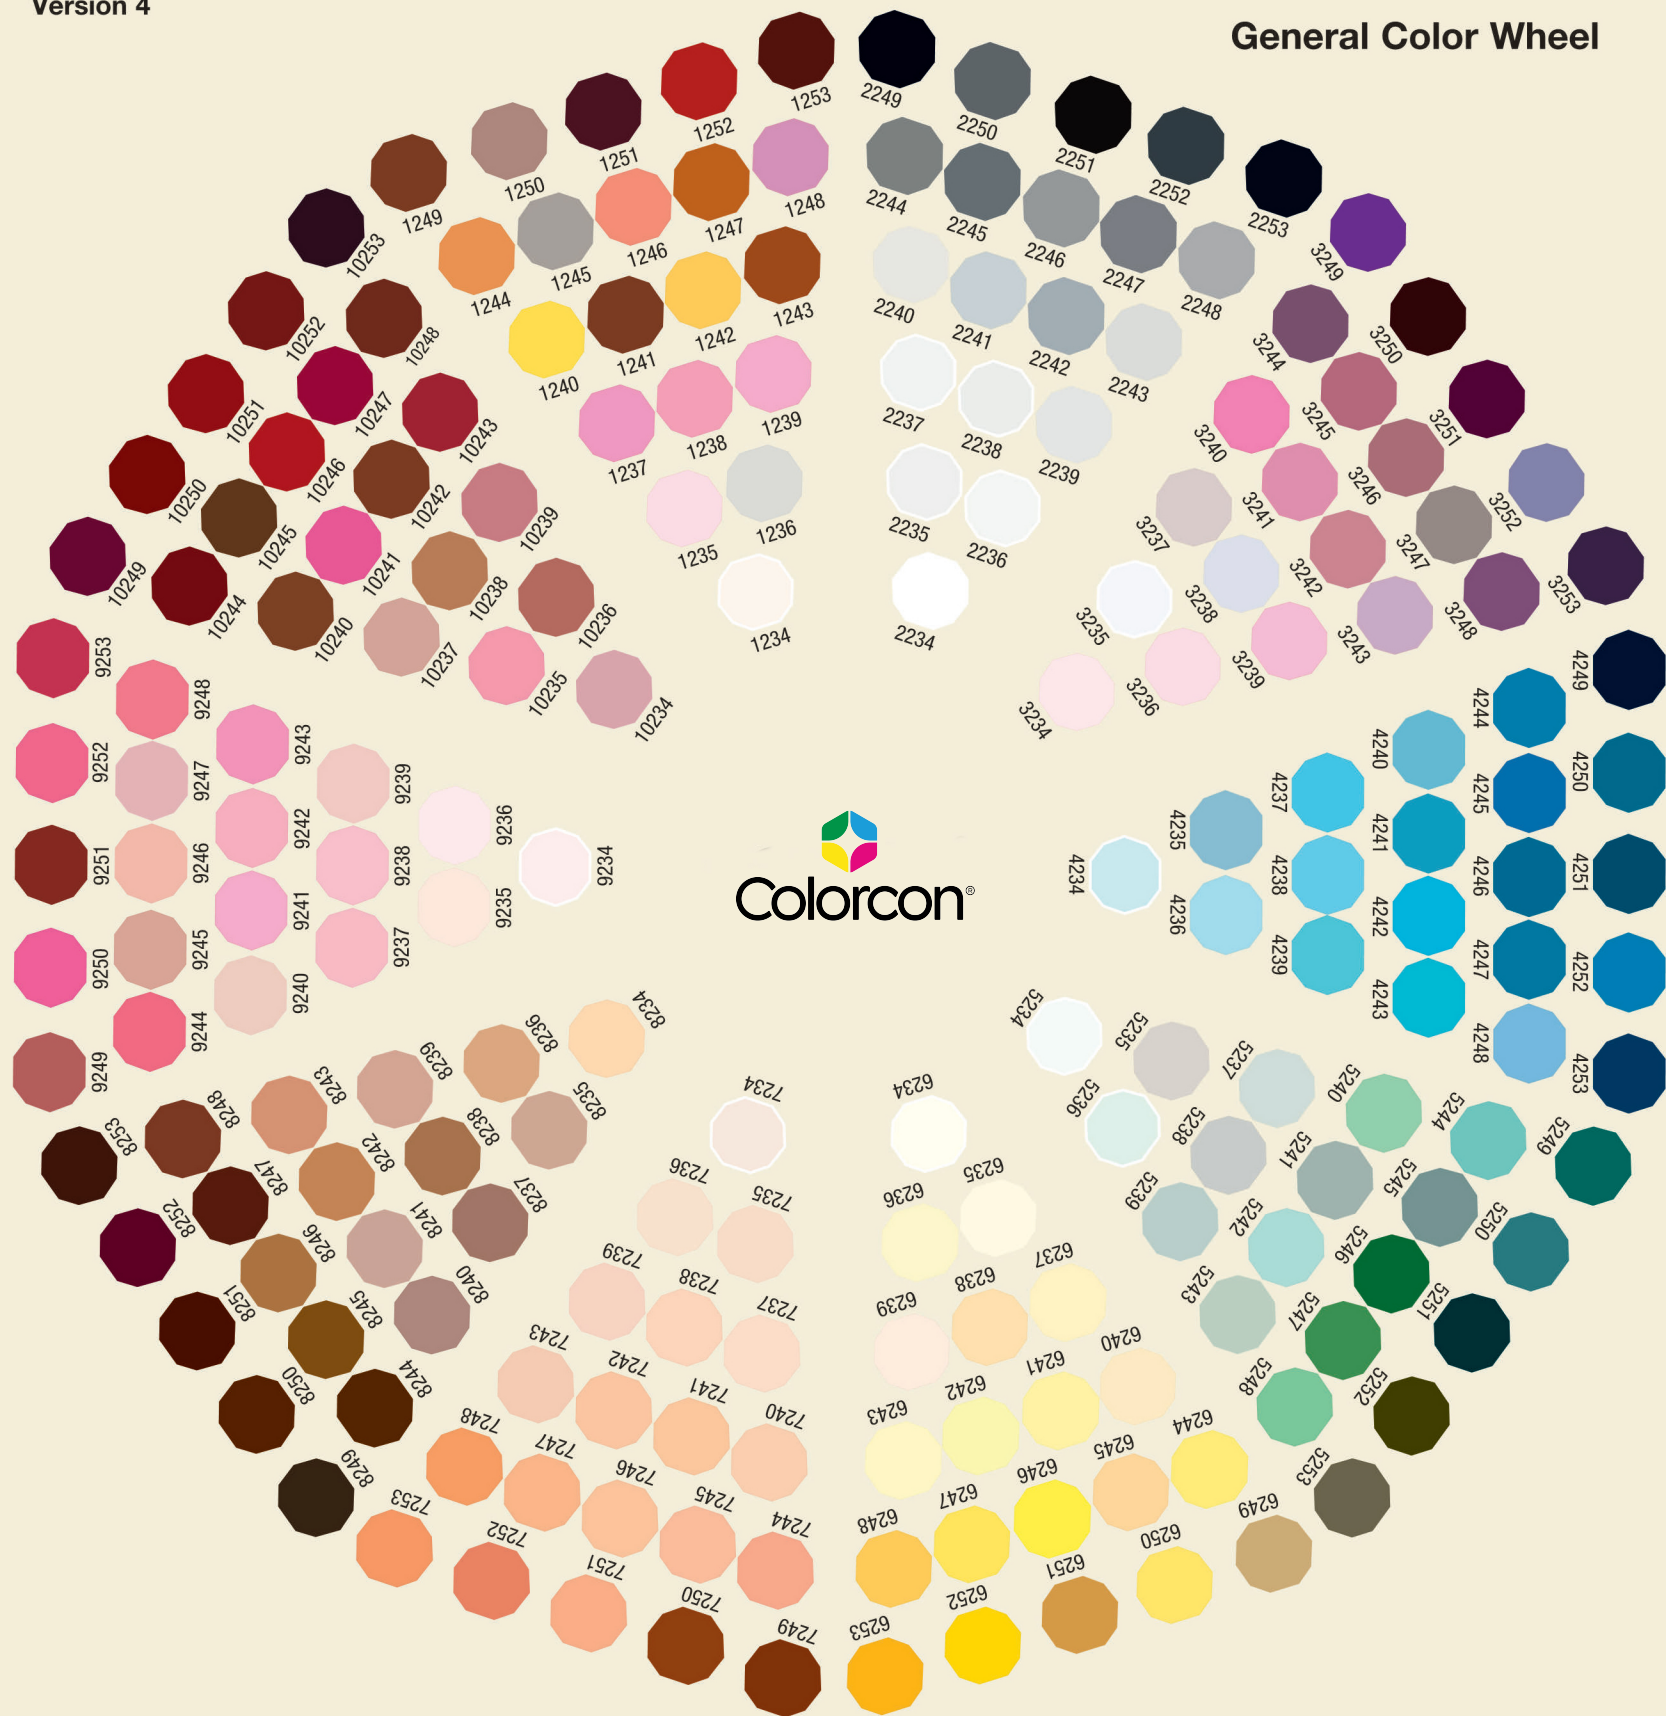

General Color Wheel

NOTES

The range of colors shown is a small sampling of the available color options. Additional shades can be developed to meet your individual requirements.

The light source under which you view the colors within the wheel can impact your perception of the color. Colorcon matches are verified under D65 standard daylight illuminant.